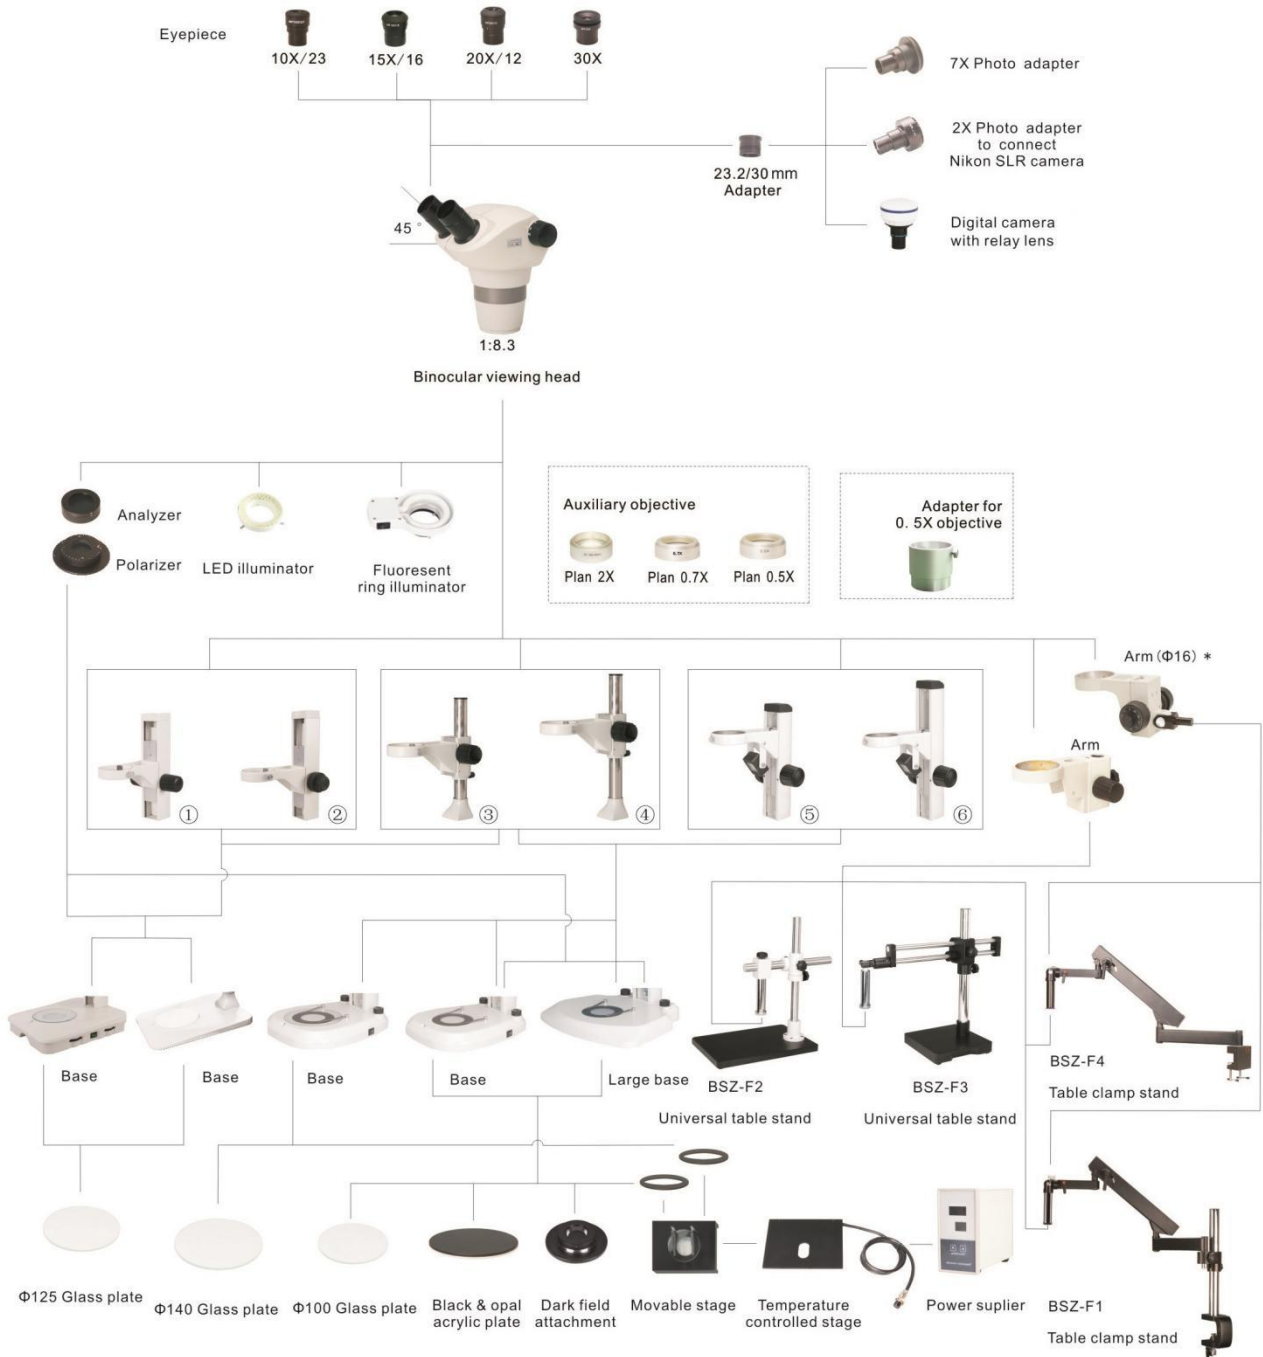

System Diagram

	①	②	③	④	⑤	⑥
Length	279mm	279mm	12"	18"	280mm	330mm
Coaxial coarse & fine		√				

Note: * Take away the connecting column of BSZ-F1 and BSZ-F4.